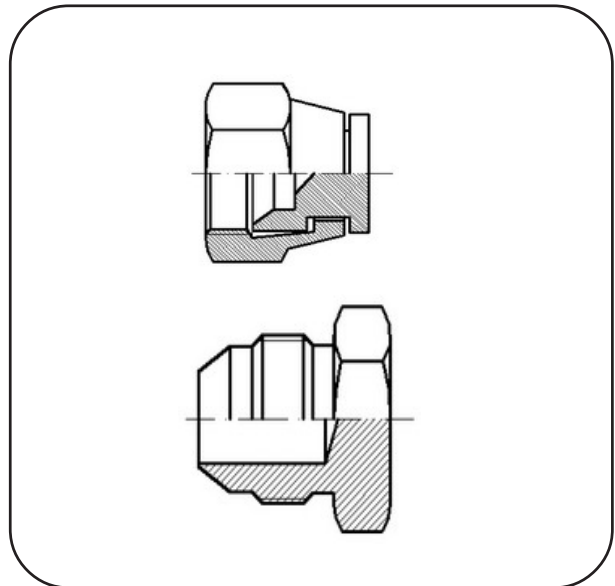

Pluggar Utvändig-invändig UNF

Syrafast stål

Typ: FNTX-Inv

PNTX-utv

Beteckning	Rördim	Anslutn. UNF	utv	Pris/st
PNTXS 06 -SY	6 mm	7/16-20		149 kr
PNTXS 08 -SY	8 mm	1/2-20		149 kr
PNTXS 10 -SY	10 mm	9/16-18		102 kr
PNTXS 12 -SY	12 mm	3/4-16		206 kr
PNTXS 16 -SY	16 mm	7/8-14		201 kr
PNTXS 20 -SY	20 mm	1.1/16-12		396 kr
PNTXS 25 -SY	25 mm	1.5/16-12		548 kr
PNTXS 30 -SY	30 mm	1.5/8-12		908 kr
PNTXS 38 -SY	38 mm	1.7/8-12		1 279 kr
Beteckning	Rördim	Anslutn. UNF	inv	Pris/st
FNTXS 06 -SY	6 mm	7/16-20		260 kr
FNTXS 08 -SY	8 mm	1/2-20		260 kr
FNTXS 10 -SY	10 mm	9/16-18		297 kr
FNTXS 12 -SY	12 mm	3/4-16		304 kr
FNTXS 16 -SY	16 mm	7/8-14		366 kr
FNTXS 20 -SY	20 mm	1.1/16-12		597 kr
FNTXS 25 -SY	25 mm	1.5/16-12		1 114 kr
FNTXS 30 -SY	30 mm	1.5/8-12		1 444 kr
FNTXS 38 -SY	38 mm	1.7/8-12		1 808 kr